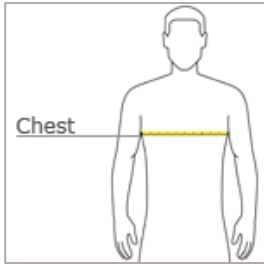

NEW YORK STATE CANAL STORE

Polo Size Chart

Embroidered Men's Sport-Tek® Polo

SIZE CHART – With arms down at sides, measure around the upper body, under arms and around the fullest part of the chest.

Size	S	M	L	XL	XXL
Chest (inches)	35-37	38-40	41-43	44-46	47-49

Embroidered Women's Sport-Tek® Polo

SIZE CHART – Measure under the arm and around the fullest part of the bust with arms down, keeping tape horizontal.

Size	S	M	L	XL	XXL
Size	4/6	8/10	12/14	16/18	20/22
Bust	35-36	37-38	39-41	42-44	45-47