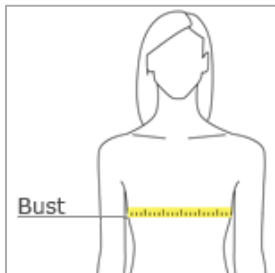

NEW YORK STATE CANAL STORE

Polo Size Chart

Embroidered Men's Sport-Tek® Polo

SIZE CHART – With arms down at sides, measure around the upper body, under arms and around the fullest part of the chest.

Size	S	M	L	XL	XXL
Chest (inches)	35-37	38-40	41-43	44-46	47-49

Embroidered Women's Sport-Tek® Polo

SIZE CHART – Measure under the arm and around the fullest part of the bust with arms down, keeping tape horizontal.

Size	S	M	L	XL	XXL
Size	4/6	8/10	12/14	16/18	20/22
Bust	35-36	37-38	39-41	42-44	45-47