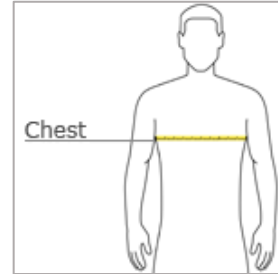

## Youth Size Chart

### Youth Pullover Hooded Sweatshirt

SIZE CHART – With arms down at sides, measure around the upper body, under arms and around the fullest part of the chest.

Size	S	M	L	XL
Size	2/4	6/8	10/12	14/16
Body Length at Back	20 1/2	23	25	26 1/2
Sleeve Length	24 5/8	27 5/8	30 1/8	32 5/8

### Embroidered Youth Fleece Vest

SIZE CHART – With arms down at sides, measure around the upper body, under arms and around the fullest part of the chest.

Size	S	M	L	XL
Size	4	6/8	10/12	14/16
Chest (inches)	25-26	26-28	28-30	30-32
Body Length at Back	20 1/2	22 1/2	24 1/2	26 1/2