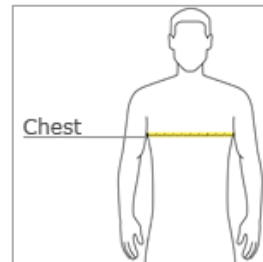

NEW YORK STATE CANAL STORE

Adult Size Chart

Adult Pullover Hooded Sweatshirt

SIZE CHART – With arms down at sides, measure around the upper body, under arms and around the fullest part of the chest.

Size	S	M	L	XL	XXL
Chest (inches)	34-36	38-40	42-44	46-48	50-52
Body Length at Back	26 1/2	27 1/2	28 1/2	29 1/2	30
Sleeve Length	34 1/8	35 3/8	36	36 3/4	37 1/2

Embroidered Men's Fleece Vest

SIZE CHART – With arms down at sides, measure around the upper body, under arms and around the fullest part of the chest.

Size	S	M	L	XL	XXL
Chest (inches)	35-37	38-40	41-43	44-46	47-49
Body Length at Back	27 1/2	28	28 1/2	29 1/2	30 1/2

Embroidered Women's Fleece Vest

SIZE CHART – With arms down at sides, measure around the upper body, under arms and around the fullest part of the chest.

Size	S	M	L	XL	XXL
Size	4/6	8/10	12/14	16/18	20/22
Bust	35-36	37-38	39-41	42-44	45-47
Body Length at Back	25	25 1/2	26 1/2	27 1/2	28 1/2