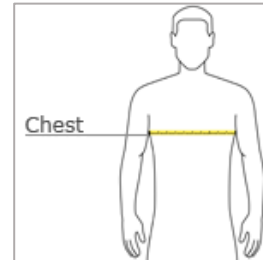

NEW YORK STATE CANAL STORE

Adult Size Chart

Adult Pullover Hooded Sweatshirt

SIZE CHART – With arms down at sides, measure around the upper body, under arms and around the fullest part of the chest.

Size	S	M	L	XL	XXL
Chest (inches)	34-36	38-40	42-44	46-48	50-52
Body Length at Back	26 1/2	27 1/2	28 1/2	29 1/2	30
Sleeve Length	34 1/8	35 3/8	36	36 3/4	37 1/2

Embroidered Men's Fleece Vest

SIZE CHART – With arms down at sides, measure around the upper body, under arms and around the fullest part of the chest.

Size	S	M	L	XL	XXL
Chest (inches)	35-37	38-40	41-43	44-46	47-49
Body Length at Back	27 1/2	28	28 1/2	29 1/2	30 1/2

Embroidered Women's Fleece Vest

SIZE CHART – With arms down at sides, measure around the upper body, under arms and around the fullest part of the chest.

Size	S	M	L	XL	XXL
Size	4/6	8/10	12/14	16/18	20/22
Bust	35-36	37-38	39-41	42-44	45-47
Body Length at Back	25	25 1/2	26 1/2	27 1/2	28 1/2