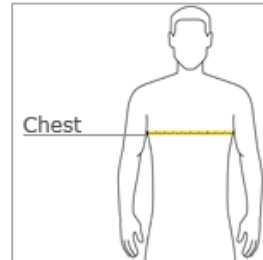

## Adult Size Chart

### Adult Pullover Hooded Sweatshirt

SIZE CHART – With arms down at sides, measure around the upper body, under arms and around the fullest part of the chest.

Size	S	M	L	XL	XXL
Chest (inches)	34-36	38-40	42-44	46-48	50-52

### Embroidered Men's Fleece Vest

SIZE CHART – With arms down at sides, measure around the upper body, under arms and around the fullest part of the chest.

Size	S	M	L	XL	XXL
Chest (inches)	35-37	38-40	41-43	44-46	47-49

### Embroidered Women's Fleece Vest

SIZE CHART – With arms down at sides, measure around the upper body, under arms and around the fullest part of the chest.

Size	S	M	L	XL	XXL
Size	4/6	8/10	12/14	16/18	20/22
Bust	35-36	37-38	39-41	42-44	45-47