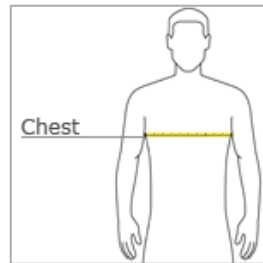

## Adult Size Chart

### Adult Pullover Hooded Sweatshirt

SIZE CHART – With arms down at sides, measure around the upper body, under arms and around the fullest part of the chest.

Size	S	M	L	XL	XXL
Chest (inches)	34-36	38-40	42-44	46-48	50-52

### Embroidered Men's Fleece Vest

SIZE CHART – With arms down at sides, measure around the upper body, under arms and around the fullest part of the chest.

Size	S	M	L	XL	XXL
Chest (inches)	35-37	38-40	41-43	44-46	47-49

### Embroidered Women's Fleece Vest

SIZE CHART – With arms down at sides, measure around the upper body, under arms and around the fullest part of the chest.

Size	S	M	L	XL	XXL
Size	4/6	8/10	12/14	16/18	20/22
Bust	35-36	37-38	39-41	42-44	45-47