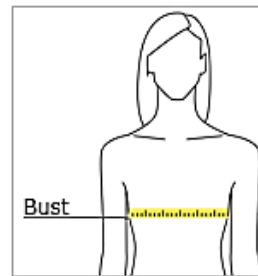

NEW YORK STATE CANAL STORE

Women's Size Chart

Women's Cotton Shirt

SIZE CHART – With arms down at sides, measure around the upper body, under arms and around the fullest part of the bust.

Size	XS	S	M	L	XL	XXL
Numerical	2	4/6	8/10	12/14	16/18	20/22
Chest (inches)	32-34	35-36	37-38	39-41	42-44	45-47
Body Length at Back	25 1/2	26	26 1/2	27 1/4	28	28 1/2

Women's Cotton Tank Top

SIZE CHART – With arms down at sides, measure around the upper body, under arms and around the fullest part of the bust.

Size	XS	S	M	L	XL	XXL
Numerical	2	4/6	8/10	12/14	16/18	20/22
Chest (inches)	32-34	35-36	37-38	39-41	42-44	45-47
Body Length at Back	26	26 1/2	27	27 1/2	28	28 1/2

Women's Performance Tee

SIZE CHART – With arms down at sides, measure around the upper body, under arms and around the fullest part of the bust.

Size	XS	S	M	L	XL	XXL
Numerical	2	4/6	8/10	12/14	16/18	20/22
Chest (inches)	32-34	35-36	37-38	39-41	42-44	45-47
Body Length at Back	25	25 1/2	26	27	28	29

Women's Performance Long Sleeve

SIZE CHART – With arms down at sides, measure around the upper body, under arms and around the fullest part of the bust.

Size	XS	S	M	L	XL	XXL
Numerical	2	4/6	8/10	12/14	16/18	20/22
Chest (inches)	32-34	35-36	37-38	39-41	42-44	45-47
Body Length at Back	25	25 1/2	26	27	28	29
Sleeve Length	31	31 1/2	32	32 1/2	33	33 1/2