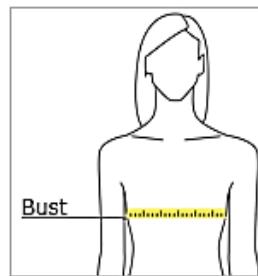

Women's Cotton Tank Top

SIZE CHART – With arms down at sides, measure around the upper body, under arms and around the fullest part of the bust.

Size	XS	S	M	L	XL	XXL
Numerical	2	4/6	8/10	12/14	16/18	20/22
Chest (inches)	32-34	35-36	37-38	39-41	42-44	45-47
Body Length at Back	26	26 1/2	27	27 1/2	28	28 1/2

Women's Performance Tee

SIZE CHART – With arms down at sides, measure around the upper body, under arms and around the fullest part of the bust.

Size	XS	S	M	L	XL	XXL
Numerical	2	4/6	8/10	12/14	16/18	20/22
Chest (inches)	32-34	35-36	37-38	39-41	42-44	45-47
Body Length at Back	25	25 1/2	26	27	28	29

Women's Performance Long Sleeve

SIZE CHART – With arms down at sides, measure around the upper body, under arms and around the fullest part of the bust.

Size	XS	S	M	L	XL	XXL
Numerical	2	4/6	8/10	12/14	16/18	20/22
Chest (inches)	32-34	35-36	37-38	39-41	42-44	45-47
Body Length at Back	25	25 1/2	26	27	28	29
Sleeve Length	31	31 1/2	32	32 1/2	33	33 1/2

Women's Performance Tank Top

SIZE CHART – With arms down at sides, measure around the upper body, under arms and around the fullest part of the bust.

Size	XS	S	M	L	XL	XXL
Numerical	2	4/6	8/10	12/14	16/18	20/22
Chest (inches)	32-34	35-36	37-38	39-41	42-44	45-47
Body Length at Back	25	25 1/2	26	27	28	29