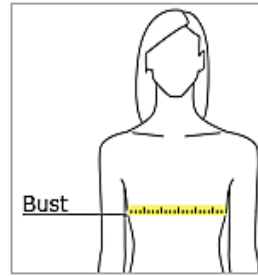

NEW YORK STATE CANAL STORE

Women's Size Chart

Women's Cotton Shirt

SIZE CHART – With arms down at sides, measure around the upper body, under arms and around the fullest part of the bust.

Size	XS	S	M	L	XL	XXL
Numerical	2	4/6	8/10	12/14	16/18	20/22
Chest (inches)	32-34	35-36	37-38	39-41	42-44	45-47
Body Length at Back	25 1/2	26	26 1/2	27 1/4	28	28 1/2

Women's Cotton Tank Top

SIZE CHART – With arms down at sides, measure around the upper body, under arms and around the fullest part of the bust.

Size	XS	S	M	L	XL	XXL
Numerical	2	4/6	8/10	12/14	16/18	20/22
Chest (inches)	32-34	35-36	37-38	39-41	42-44	45-47
Body Length at Back	26	26 1/2	27	27 1/2	28	28 1/2

Women's Performance Tee

SIZE CHART – With arms down at sides, measure around the upper body, under arms and around the fullest part of the bust.

Size	XS	S	M	L	XL	XXL
Numerical	2	4/6	8/10	12/14	16/18	20/22
Chest (inches)	32-34	35-36	37-38	39-41	42-44	45-47
Body Length at Back	25	25 1/2	26	27	28	29

Women's Performance Long Sleeve

SIZE CHART – With arms down at sides, measure around the upper body, under arms and around the fullest part of the bust.

Size	XS	S	M	L	XL	XXL
Numerical	2	4/6	8/10	12/14	16/18	20/22
Chest (inches)	32-34	35-36	37-38	39-41	42-44	45-47
Body Length at Back	25	25 1/2	26	27	28	29
Sleeve Length	31	31 1/2	32	32 1/2	33	33 1/2