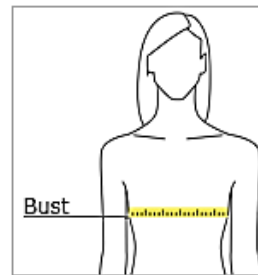

NEW YORK STATE CANAL STORE

Women's Size Chart

Women's Cotton Shirt

SIZE CHART – With arms down at sides, measure around the upper body, under arms and around the fullest part of the bust.

Size	XS	S	M	L	XL	XXL
Numerical	2	4/6	8/10	12/14	16/18	20/22
Chest (inches)	32-34	35-36	37-38	39-41	42-44	45-47
Body Length at Back	25 1/2	26	26 1/2	27 1/4	28	28 1/2

Women's Cotton Tank Top

SIZE CHART – With arms down at sides, measure around the upper body, under arms and around the fullest part of the bust.

Size	XS	S	M	L	XL	XXL
Numerical	2	4/6	8/10	12/14	16/18	20/22
Chest (inches)	32-34	35-36	37-38	39-41	42-44	45-47
Body Length at Back	26	26 1/2	27	27 1/2	28	28 1/2

Women's Performance Tee

SIZE CHART – With arms down at sides, measure around the upper body, under arms and around the fullest part of the bust.

Size	XS	S	M	L	XL	XXL
Numerical	2	4/6	8/10	12/14	16/18	20/22
Chest (inches)	32-34	35-36	37-38	39-41	42-44	45-47
Body Length at Back	25	25 1/2	26	27	28	29

Women's Performance Long Sleeve

SIZE CHART – With arms down at sides, measure around the upper body, under arms and around the fullest part of the bust.

Size	XS	S	M	L	XL	XXL
Numerical	2	4/6	8/10	12/14	16/18	20/22
Chest (inches)	32-34	35-36	37-38	39-41	42-44	45-47
Body Length at Back	25	25 1/2	26	27	28	29
Sleeve Length	31	31 1/2	32	32 1/2	33	33 1/2