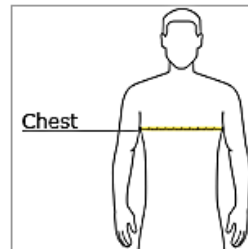

Men's Cotton Tank Top

SIZE CHART – With arms down at sides, measure around the upper body, under arms and around the fullest part of the chest.

Size	S	M	L	XL	XXL
Chest (inches)	35-37	38-40	41-43	44-46	47-49
Body Length at Back	28	29	30	31	32

Men's Performance Tee

SIZE CHART – With arms down at sides, measure around the upper body, under arms and around the fullest part of the chest.

Size	XS	S	M	L	XL	XXL
Chest (inches)	32-34	35-37	38-40	41-43	44-46	47-49
Body Length at Back	27	28	29	30	31	32

Men's Performance Long Sleeve

SIZE CHART – With arms down at sides, measure around the upper body, under arms and around the fullest part of the chest.

Size	XS	S	M	L	XL	XXL
Chest (inches)	32-34	35-37	38-40	41-43	44-46	47-49
Body Length at Back	27	28	29	30	31	32
Sleeve Length	33 1/4	34	34 1/4	35 1/2	36 1/4	37

Men's Performance Tank Top

SIZE CHART – With arms down at sides, measure around the upper body, under arms and around the fullest part of the chest.

Size	XS	S	M	L	XL	XXL
Chest (inches)	32-34	35-37	38-40	41-43	44-46	47-49
Body Length at Back	26	27	28	29	30	31