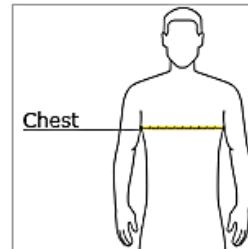

NEW YORK STATE CANAL STORE

[Men's Size Chart](#)

Men's Cotton Shirt

SIZE CHART – With arms down at sides, measure around the upper body, under arms and around the fullest part of the chest.

Size	S	M	L	XL	XXL
Chest (inches)	35-37	38-40	41-43	44-46	47-49
Body Length at Back	28	29	30	31	32

Men's Cotton Tank Top

SIZE CHART – With arms down at sides, measure around the upper body, under arms and around the fullest part of the chest.

Size	S	M	L	XL	XXL
Chest (inches)	35-37	38-40	41-43	44-46	47-49
Body Length at Back	28	29	30	31	32

Men's Performance Tee

SIZE CHART – With arms down at sides, measure around the upper body, under arms and around the fullest part of the chest.

Size	XS	S	M	L	XL	XXL
Chest (inches)	32-34	35-37	38-40	41-43	44-46	47-49
Body Length at Back	27	28	29	30	31	32

Men's Performance Long Sleeve

SIZE CHART – With arms down at sides, measure around the upper body, under arms and around the fullest part of the chest.

Size	XS	S	M	L	XL	XXL
Chest (inches)	32-34	35-37	38-40	41-43	44-46	47-49
Body Length at Back	27	28	29	30	31	32
Sleeve Length	33 1/4	34	34 1/4	35 1/2	36 1/4	37