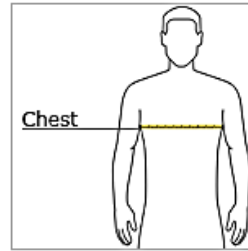

NEW YORK STATE CANAL STORE

[Men's Size Chart](#)

Men's Cotton Shirt

SIZE CHART – With arms down at sides, measure around the upper body, under arms and around the fullest part of the chest.

Size	S	M	L	XL	XXL
Chest (inches)	35-37	38-40	41-43	44-46	47-49
Body Length at Back	28	29	30	31	32

Men's Cotton Tank Top

SIZE CHART – With arms down at sides, measure around the upper body, under arms and around the fullest part of the chest.

Size	S	M	L	XL	XXL
Chest (inches)	35-37	38-40	41-43	44-46	47-49
Body Length at Back	28	29	30	31	32

Men's Performance Tee

SIZE CHART – With arms down at sides, measure around the upper body, under arms and around the fullest part of the chest.

Size	XS	S	M	L	XL	XXL
Chest (inches)	32-34	35-37	38-40	41-43	44-46	47-49
Body Length at Back	27	28	29	30	31	32

Men's Performance Long Sleeve

SIZE CHART – With arms down at sides, measure around the upper body, under arms and around the fullest part of the chest.

Size	XS	S	M	L	XL	XXL
Chest (inches)	32-34	35-37	38-40	41-43	44-46	47-49
Body Length at Back	27	28	29	30	31	32
Sleeve Length	33 1/4	34	34 1/4	35 1/2	36 1/4	37