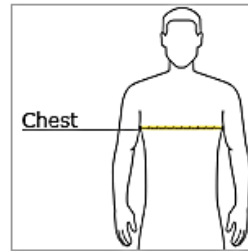

NEW YORK STATE CANAL STORE

[Men's Size Chart](#)

Men's Cotton Shirt

SIZE CHART – With arms down at sides, measure around the upper body, under arms and around the fullest part of the chest.

Size	S	M	L	XL	XXL
Chest (inches)	35-37	38-40	41-43	44-46	47-49
Body Length at Back	28	29	30	31	32

Men's Cotton Tank Top

SIZE CHART – With arms down at sides, measure around the upper body, under arms and around the fullest part of the chest.

Size	S	M	L	XL	XXL
Chest (inches)	35-37	38-40	41-43	44-46	47-49
Body Length at Back	28	29	30	31	32

Men's Performance Tee

SIZE CHART – With arms down at sides, measure around the upper body, under arms and around the fullest part of the chest.

Size	XS	S	M	L	XL	XXL
Chest (inches)	32-34	35-37	38-40	41-43	44-46	47-49
Body Length at Back	27	28	29	30	31	32

Men's Performance Long Sleeve

SIZE CHART – With arms down at sides, measure around the upper body, under arms and around the fullest part of the chest.

Size	XS	S	M	L	XL	XXL
Chest (inches)	32-34	35-37	38-40	41-43	44-46	47-49
Body Length at Back	27	28	29	30	31	32
Sleeve Length	33 1/4	34	34 1/4	35 1/2	36 1/4	37